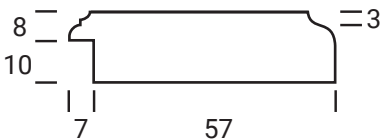

RAVENSTONE ARCH

Gold Series

Frame Only Door

Door
Min H = 190mm Min W = 190mm

Tall Door

Rail Optional

Tall Door

Rail Optional

↑
a
↓
b
↓

Max door H = 2400mm
Min H with rail = 500mm

Lattice Door
4, 6, 8 or 10 lites

Edge Profile

Glass Door Profile

Drawer Bank
Min H = 100mm

Individual Drawers
Min H = 190mm

Split Rail Drawers
Min H = 160mm