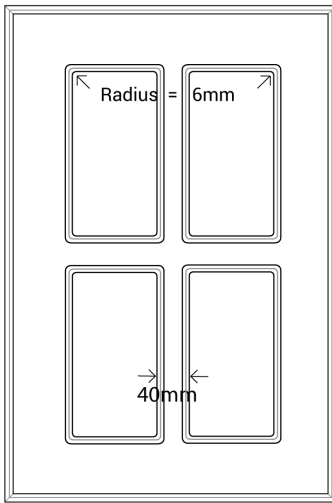

RAVENSTONE ARCH

Gold Series

Frame Only Door

Door
Min H = 190mm Min W = 190mm

Tall Door

Rail Optional

Tall Door

Rail Optional

↑
a
↓
b
↓

Max door H = 2400mm
Min H with rail = 500mm

Lattice Door
4, 6, 8 or 10 lites

Edge Profile

Glass Door Profile

Drawer Bank
Min H = 100mm

Individual Drawers
Min H = 190mm

Split Rail Drawers
Min H = 160mm