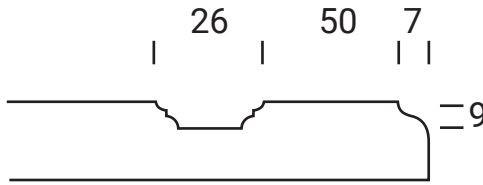

RAVENSTONE ARCH

Gold Series

Frame Only Door

Door
Min H = 190mm Min W = 190mm

Tall Door

Rail Optional

Tall Door

Rail Optional

↑
a
↓
b
↓

Max door H = 2400mm
Min H with rail = 500mm

Lattice Door
4, 6, 8 or 10 lites

Edge Profile

Glass Door Profile

Drawer Bank
Min H = 100mm

Individual Drawers
Min H = 190mm

Split Rail Drawers
Min H = 160mm